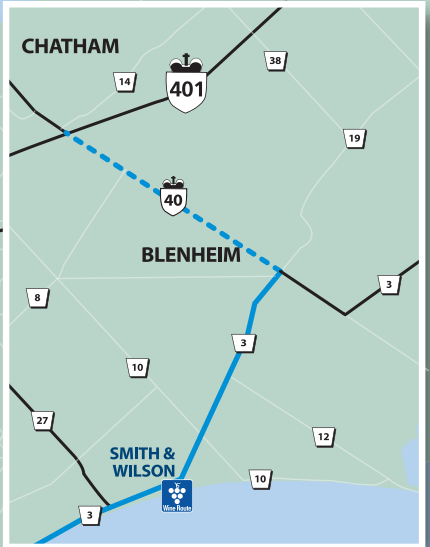

- WINE ROUTE
- ACCESS TO WINE ROUTE
- WINERIES
- WINERIES (OPENING SOON)
- BED & BREAKFASTS
- HOTELS/MOTELS
- RESTAURANTS